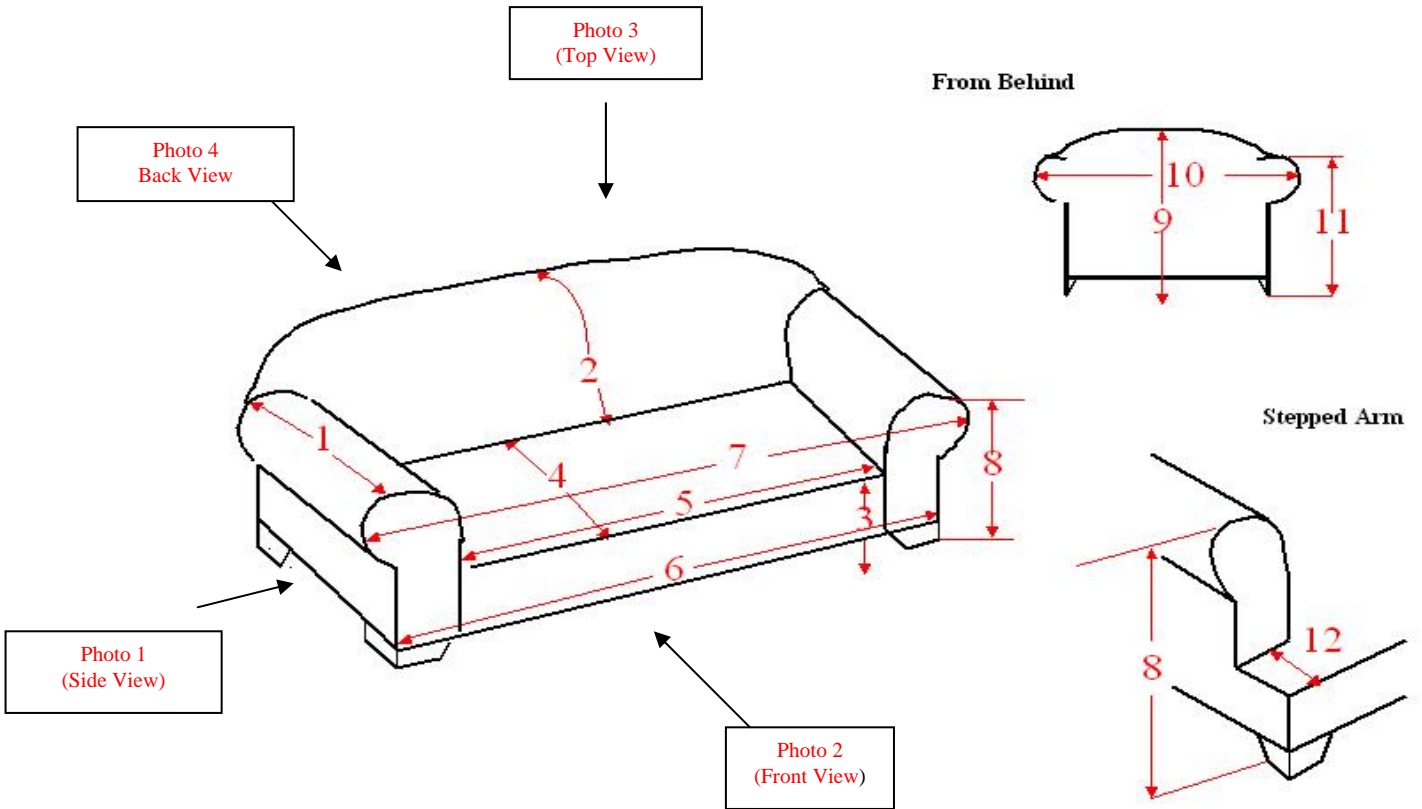

Measurement Sheet – Low Back Lounge

Remove all cushions, and complete the following measurements in the table below. Use a separate measurement sheet for each lounge. Take photos as shown.

No	Description of Measurement	Measure't (cm)	No	Description of Measurement	Measure't (cm)
1	Measure the full length of the arm along the top.		7	Measure maximum frontal width of lounge at its widest point from arm to arm.	
2	Measure from top of seat deck, to the top of the backrest (follow the curve)		8	Measure the maximum height of the front of the arm, from the top to the floor	
3	Measure the height from the top of the seat deck to the floor		9	From behind your chair, measure the maximum height from the highest point to the floor	
4	Measure depth of seat deck		10	From behind your chair, measure total width of at its widest point.	
5	Measure seat width at the front from the inside of one arm across to the inside of the other arm		11	From behind your chair, measure the maximum height from the top of the arm to the floor.	
6	Measure maximum frontal width of lounge above the feet.		12	If applicable, measure the depth of the arm "step" .	